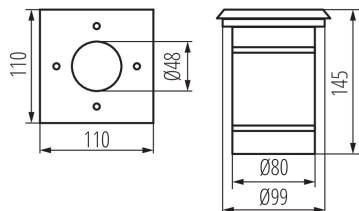

### LOGISTIC DATA:

**Packaging method:** 20

**Number of units in the secondary packaging:** 1

**Number of units in the packaging:** 20

**Net unit weight [g]:** 842

In-ground lighting fitting

**Grammage [g]:** 942

**Length of a unit pack [cm]:** 11.5

**Width of a unit pack [cm]:** 11.5

**Height of a unit pack [cm]:** 16

**Weight of a cardboard box [kg]:** 18.84

**Width of a cardboard box [cm]:** 25

**Height of a cardboard box [cm]:** 33.5