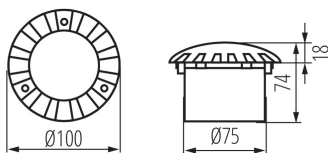

In-ground fixture

5905339072801

Kanlux ROGER DL is a ground-recessed luminaire with a built-in LED module. The specific shape of the shade distributes light evenly, which produces a unique light effect. The luminaire has a very high rating of tightness (IP66) and resistance to mechanical damage (IK09).

### GENERAL DATA:

**Colour:** grey

**Place of assembly:** In the ground

**Place of application:** Indoors and outdoors

**Minimum distance from the illuminated object:** 0,1m

**Compatible with a dimmer:** no

**Fixture lighting direction:** horizontal

**Height [mm]:** 74

**Diameter [mm]:** 100

**Number of chokes:** 1

**Integrated LED light source:** yes