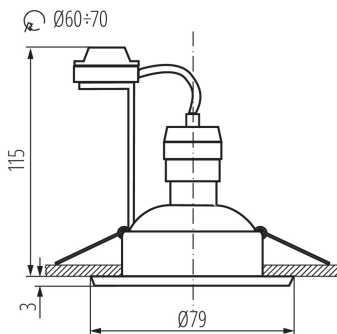

07372 TESON AL-DSO50

Ceiling-mounted spotlight fitting

5905339073723

Kanlux TESON are simple eyes which will light up each room. You can choose a source of light and a version of the holder on your own - with adjustment or immovable.

GENERAL DATA:

Colour: aluminium

Necessity of using self-shielding lamps : yes

Place of assembly: Recessed mount in the ceiling

Place of application: Indoors

Minimum distance from the illuminated object : 0,5m

The product is not suitable to be installed on a normally flammable surface: >35W

The product is not suitable to be covered with a heat-insulating material: yes

Height [mm]: 24

Diameter [mm]: 79

Assembly hole [mm]: Ø60-70