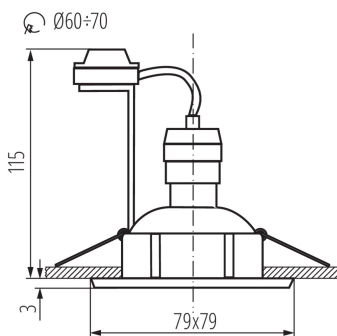

07373 TESON AL-DSL50

Ceiling-mounted spotlight fitting

5905339073730

Kanlux TESON are simple eyes which will light up each room. You can choose a source of light and a version of the holder on your own - with adjustment or immovable.

GENERAL DATA:

Colour: aluminium
Necessity of using self-shielding lamps : yes
Place of assembly: Recessed mount in the ceiling
Place of application: Indoors
Minimum distance from the illuminated object : 0,5m
The product is not suitable to be installed on a normally flammable surface: >35W
The product is not suitable to be covered with a heat-insulating material: yes
Length [mm]: 79
Width [mm]: 79
Height [mm]: 24
Assembly hole [mm]: Ø60-70

TECHNICAL DATA:

Rated voltage [V]: 220-240 AC
Rated frequency [Hz]: 50
Maximum power [W]: max 10
Class of protection against electric shock : II
Light source: PAR16
Light source included: no
Cap: GU10
Ambient temperature range to which the product can be exposed: 5÷25
Enclosure material: aluminum alloy
Connection type: Bolt terminal block
Range of sections of wires used [mm²]: 0,75÷2,5
Lighting-fixture angle regulation : none
IP class: 20