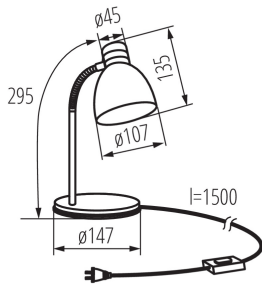

07560 ZARA HR-40-SR

Desk lamp