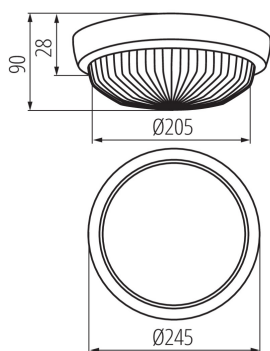

08050 SANGA DL-100

Ceiling-mounted light fitting with replaceable light source

5905339080509

Kanlux SANGA ceiling fixture is an economical solution for staircases, basements, attics, garages, and also for terraces and balconies.

GENERAL DATA:

Colour: white

Place of assembly: wall mounted, ceiling mounted

Place of application: Indoors and outdoors

Minimum distance from the illuminated object: 0,5m

Height [mm]: 90

Diameter [mm]: 245

TECHNICAL DATA:

Rated voltage [V]: 220-240 AC

Rated frequency [Hz]: 50

Maximum power [W]: max 100

Class of protection against electric shock: II

Lampshade material: glass

Light source: GLS/CFL/LED

Light source included: no

Cap: E27

Enclosure material: plastic

Connection type: Terminal block

Range of sections of wires used [mm²]: 1-1,5

IP class: 44

LOGISTIC DATA:

Packaging method: 5

Number of units in the packaging: 5

Net unit weight [g]: 960

Grammage [g]: 1162.5

Length of a unit pack [cm]: 24.5

Width of a unit pack [cm]: 18.5

Height of a unit pack [cm]: 24.5

Weight of a cardboard box [kg]: 5.8125

Width of a cardboard box [cm]: 26

Height of a cardboard box [cm]: 40

Length of a cardboard box [cm]: 69

Volume of a cardboard box [m³]: 0.07176