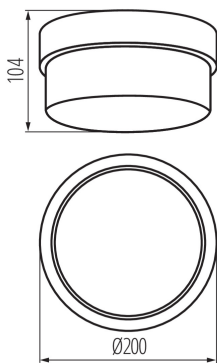

08091 TUNA MINI N

Ceiling-mounted light fitting with replaceable light source

5905339080912

Kanlux TUNA ceiling light fixture is a good choice for staircases, basements, attics and other such rooms. Proper level of protection against dust and moisture allows for its use both indoors and outdoors.

GENERAL DATA:

Colour: white

Place of assembly: wall mounted, ceiling mounted

Place of application: Indoors and outdoors

Minimum distance from the illuminated object: 0,5m

Height [mm]: 104

Diameter [mm]: 200

TECHNICAL DATA:

Rated voltage [V]: 220-240 AC

Rated frequency [Hz]: 50

Maximum power [W]: max 100

Class of protection against electric shock: II

Lampshade material: glass

Light source: GLS/CFL/LED

Light source included: no

Cap: E27

Ambient temperature range to which the product can be exposed: -10÷35

Enclosure material: plastic

Connection type: Terminal block

Range of sections of wires used [mm²]: 1-1,5

IP class: 44

LOGISTIC DATA:

Packaging method: 10

Number of units in the secondary packaging: 1

Number of units in the packaging: 10

Net unit weight [g]: 720

Grammage [g]: 786

Length of a unit pack [cm]: 20

Width of a unit pack [cm]: 20

Height of a unit pack [cm]: 10

Weight of a cardboard box [kg]: 7.86

Width of a cardboard box [cm]: 40

Height of a cardboard box [cm]: 33

Length of a cardboard box [cm]: 40

Volume of a cardboard box [m³]: 0.0528