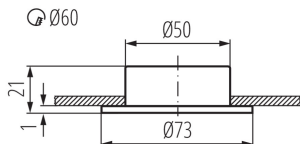

00810 GAVI CT-2116B-W

Spotlight fitting for furniture units

5905339008107

Kanlux GAVI are furniture fittings made of glass and steel. Unpretentious colour scheme allows them to discretely fit into the place of assembly.

GENERAL DATA:

Colour: white

Place of assembly: Recessed mount in the ceiling

Place of application: Indoors

Minimum distance from the illuminated object: 0,5m

Diameter [mm]: 73

Assembly hole [mm]: Ø60

TECHNICAL DATA:

Rated voltage [V]: 12 AC; 12 DC

Maximum power [W]: max 20

Class of protection against electric shock: III

Light source included: no

Cap: G4

Ambient temperature range to which the product can be exposed: 5÷25

Enclosure material: steel

Connection type: Free cable ends

IP class: 20

LOGISTIC DATA:

Packaging method: 50

Number of units in the secondary packaging: 1

Number of units in the packaging: 50

Net unit weight [g]: 66

Grammage [g]: 90

Length of a unit pack [cm]: 7.5

Width of a unit pack [cm]: 3

Height of a unit pack [cm]: 8

Weight of a cardboard box [kg]: 4.5

Width of a cardboard box [cm]: 17

Height of a cardboard box [cm]: 16

Length of a cardboard box [cm]: 39.5

Volume of a cardboard box [m³]: 0.010744