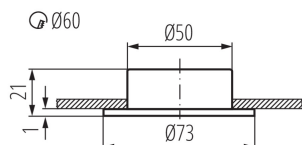

Spotlight fitting for furniture units

5905339008114

Kanlux GAVI are furniture fittings made of glass and steel. Unpretentious colour scheme allows them to discretely fit into the place of assembly.

GENERAL DATA:

Colour: chrome
Place of assembly: Recessed mount in the ceiling
Place of application: Indoors
Minimum distance from the illuminated object: 0,5m
Diameter [mm]: 73
Assembly hole [mm]: Ø60

TECHNICAL DATA:

Rated voltage [V]: 12 AC; 12 DC
Maximum power [W]: max 20
Class of protection against electric shock: III
Light source included: no
Cap: G4
Ambient temperature range to which the product can be exposed: 5÷25
Enclosure material: steel
Connection type: Free cable ends
IP class: 20

LOGISTIC DATA:

Packaging method: 50
Number of units in the secondary packaging: 1
Number of units in the packaging: 50
Net unit weight [g]: 66
Grammage [g]: 90
Length of a unit pack [cm]: 7.5
Width of a unit pack [cm]: 3
Height of a unit pack [cm]: 8
Weight of a cardboard box [kg]: 4.5
Width of a cardboard box [cm]: 17
Height of a cardboard box [cm]: 16
Length of a cardboard box [cm]: 39.5
Volume of a cardboard box [m³]: 0.010744