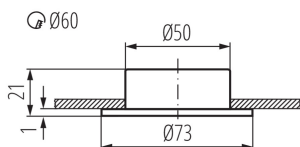

00815 GAVI CT-2116B-C/M

Spotlight fitting for furniture units

5905339008152

Kanlux GAVI are furniture fittings made of glass and steel. Unpretentious colour scheme allows them to discretely fit into the place of assembly.

GENERAL DATA:

Colour: chrome matte
Place of assembly: Recessed mount in the ceiling
Place of application: Indoors
Minimum distance from the illuminated object: 0,5m
Diameter [mm]: 73
Assembly hole [mm]: Ø60

TECHNICAL DATA:

Rated voltage [V]: 12 AC; 12 DC
Maximum power [W]: max 20
Class of protection against electric shock: III
Light source included: no
Cap: G4
Ambient temperature range to which the product can be exposed: 5÷25
Enclosure material: steel
Connection type: Free cable ends
IP class: 20

LOGISTIC DATA:

Packaging method: 50
Number of units in the secondary packaging: 1
Number of units in the packaging: 50
Net unit weight [g]: 66
Grammage [g]: 90
Length of a unit pack [cm]: 7.5
Width of a unit pack [cm]: 3
Height of a unit pack [cm]: 8
Weight of a cardboard box [kg]: 4.5
Width of a cardboard box [cm]: 17
Height of a cardboard box [cm]: 16
Length of a cardboard box [cm]: 39.5
Volume of a cardboard box [m³]: 0.010744