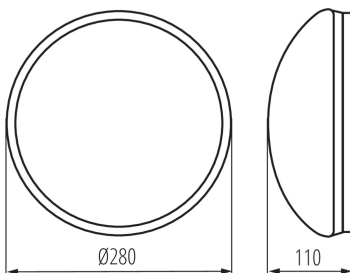

08811 PIRES DL-600 NS

Ceiling-mounted light fitting with replaceable light source

5905339088116

Kanlux PIRES is a ceiling light fixture with minimalistic appearance which can be used outside too thanks to IP44 degree of tightness. To increase comfort, we also propose versions equipped with a microwave motion detector (code 19000 and 8810) the range of which comes to 9 metres.

GENERAL DATA:

Colour: white

Place of assembly: wall mounted, ceiling mounted

Place of application: Indoors and outdoors

Minimum distance from the illuminated object: 0,5m

Height [mm]: 110

Diameter [mm]: 280

Cap: E27

Ambient temperature range to which the product can be exposed: 5÷35

Enclosure material: plastic

Connection type: Bolt terminal block

Range of sections of wires used [mm²]: 1-2,5

IP class: 44

LOGISTIC DATA:

Packaging method: 5

Number of units in the secondary packaging: 1

Number of units in the packaging: 5

Net unit weight [g]: 1210

Grammage [g]: 1644

Length of a unit pack [cm]: 31.5

Width of a unit pack [cm]: 13