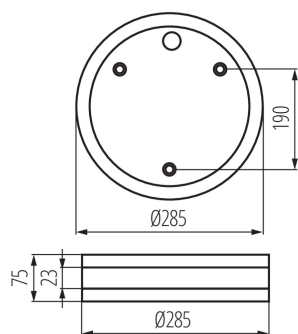

Ceiling-mounted light fitting with replaceable light source

5905339089809

Kanlux JURBA is a hermetic ceiling light fixture of excellent workmanship. The fixture can be mounted both on ceilings and on walls, indoors and outdoors. The increased protection rating IP44 of Kanlux JURBA luminaires protects them from dust, particles and moisture.

GENERAL DATA:

Colour: nickel satin

Place of assembly: wall mounted, ceiling mounted

Place of application: Indoors and outdoors

Minimum distance from the illuminated object: 0,5m

Height [mm]: 75

Diameter [mm]: 285

TECHNICAL DATA:

Rated voltage [V]: 220-240 AC

Rated frequency [Hz]: 50

Maximum power [W]: 2 x max 18

Class of protection against electric shock: II

Lampshade material: PC

Light source: CFL/LED

Light source included: no

Cap: E27

Ambient temperature range to which the product can be exposed: -10÷35

Enclosure material: steel

Connection type: Bolt terminal block

Range of sections of wires used [mm²]: 1-2,5

IK class: 10

IP class: 44

LOGISTIC DATA:

Packaging method: 8

Number of units in the secondary packaging: 1

Number of units in the packaging: 8

Net unit weight [g]: 1174

Grammage [g]: 1437.5

Length of a unit pack [cm]: 29

Width of a unit pack [cm]: 9

Height of a unit pack [cm]: 29

Weight of a cardboard box [kg]: 11.5

Width of a cardboard box [cm]: 39

Height of a cardboard box [cm]: 31.5

Length of a cardboard box [cm]: 59.5

Volume of a cardboard box [m³]: 0.073096