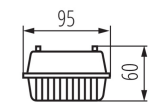

31323 DIGHT 4LED PI 236/PS

Dust-proof LED tube light fitting

8595665313234

**PRODUCT PARAMETERS:****Colour:** grey**Place of assembly:** ceiling mounted**Place of application:** Indoors and outdoors**Minimum distance from the illuminated object:** 0,5m**Replaceable light source:** yes**Light source included:** no**Power supply of T8 LED fluorescent lamps:** Unilateral**Length [mm]:** 1270**Width [mm]:** 95**Height [mm]:** 60**Rated voltage [V]:** 220-240 AC**Rated frequency [Hz]:** 50**Maximum power [W]:** 2 x max 36**Class of protection against electric shock:** II**Lampshade material:** PS**Light source:** T8 LED**Cap:** G13**Ambient temperature range to which the product can be exposed:** 5÷25**Enclosure material:** plastic**Connection type:** Bolt terminal block**Range of sections of wires used [mm²]:** 0,5÷2,5**IP class:** 65**LOGISTIC DATA:****Unit of measurement:** unit**Packaging method:** 12**Number of units in the secondary packaging:** 1**Number of units in the packaging:** 12**Net unit weight [g]:** 824**Grammage [g]:** 1040**Length of a unit pack [cm]:** 127.5**Width of a unit pack [cm]:** 10**Height of a unit pack [cm]:** 5**Weight of a cardboard box [kg]:** 12.48**Width of a cardboard box [cm]:** 21**Height of a cardboard box [cm]:** 30.5**Length of a cardboard box [cm]:** 129**Volume of a cardboard box [m³]:** 0.082625