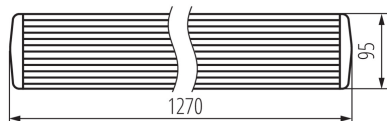

31323 DIGHT 4LED PI 236/PS

Dust-proof LED tube light fitting

8595665313234

**PRODUCT PARAMETERS:****Colour:** grey**Place of assembly:** ceiling mounted**Place of application:** Indoors and outdoors**Minimum distance from the illuminated object:** 0,5m**Replaceable light source:** yes**Light source included:** no**Power supply of T8 LED fluorescent lamps:** Unilateral**Length [mm]:** 1270**Width [mm]:** 95**Height [mm]:** 60**Rated voltage [V]:** 220-240 AC**Rated frequency [Hz]:** 50**Maximum power [W]:** 2 x max 36**Class of protection against electric shock:** II**Lampshade material:** PS**Light source:** T8 LED**Cap:** G13**Ambient temperature range to which the product can be exposed:** 5÷25**Enclosure material:** plastic**Connection type:** Bolt terminal block**Range of sections of wires used [mm²]:** 0,5÷2,5**IP class:** 65**LOGISTIC DATA:****Unit of measurement:** unit**Packaging method:** 12**Number of units in the secondary packaging:** 1**Number of units in the packaging:** 12**Net unit weight [g]:** 824**Grammage [g]:** 1040**Length of a unit pack [cm]:** 127.5**Width of a unit pack [cm]:** 10**Height of a unit pack [cm]:** 5**Weight of a cardboard box [kg]:** 12.48**Width of a cardboard box [cm]:** 21**Height of a cardboard box [cm]:** 30.5**Length of a cardboard box [cm]:** 129**Volume of a cardboard box [m³]:** 0.082625