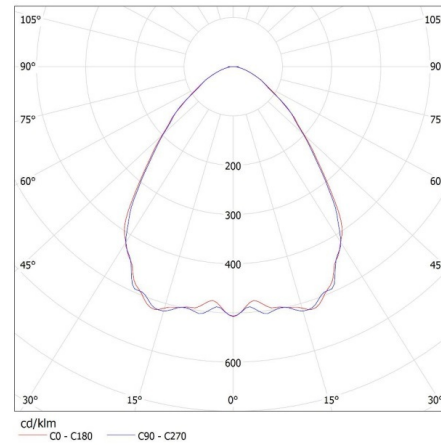

27155 HB PRO LED HI 100W-NW

Stropní svítidlo LED high bay