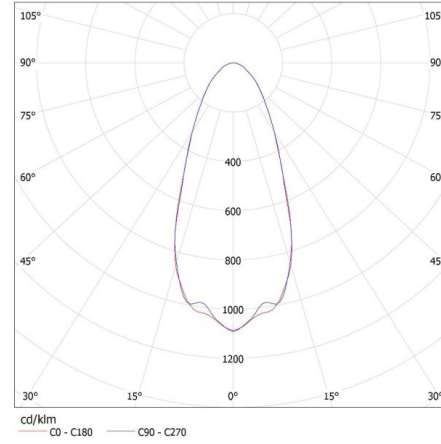

27155 HB PRO LED HI 100W-NW

Stropní svítidlo LED high bay

KANLUX S.A. (kat 27155+33190+33196) HB PRO LED HI 100W-NW + LENS 50D + GRID / LDC (Polar)

Luminaire: KANLUX S.A. (kat 27155+33190+33196) HB PRO LED HI 100W-NW + LENS 50D + GRID
Lamps: 1 x HB PRO LED HI 100W-NW