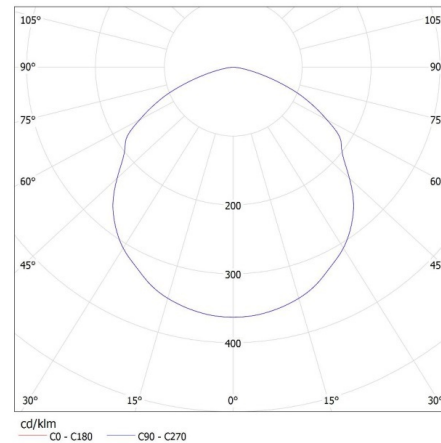

KANLUX S.A. (kat 27155+33193) HB PRO LED HI 100W-NW + LENS 120D / LDC (Polar)

Luminaire: KANLUX S.A. (kat 27155+33193) HB PRO LED HI 100W-NW + LENS 120D
Lamps: 1 x HB PRO LED HI 100W-NW