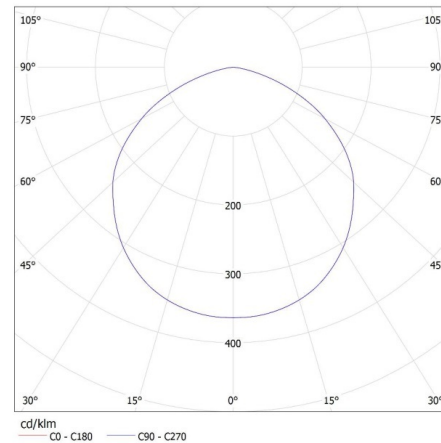

KANLUX S.A. (kat 27156+33194) HB PRO LED HI 150W-NW + LENS 120D / LDC (Polar)

Luminaire: KANLUX S.A. (kat 27156+33194) HB PRO LED HI 150W-NW + LENS 120D
Lamps: 1 x HB PRO LED HI 150W-NW