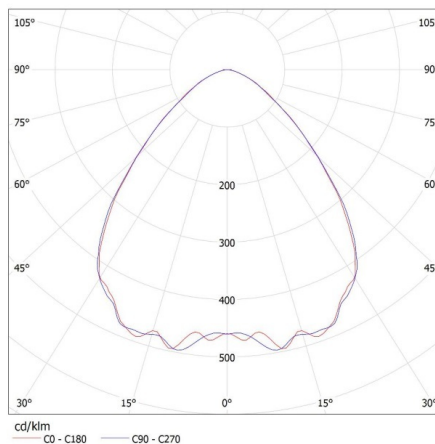

27156 HB PRO LED HI 150W-NW

Stropní svítidlo LED high bay

KANLUX S.A. (kat 27156+33197) HB PRO LED HI 150W-NW + GRID / LDC (Polar)