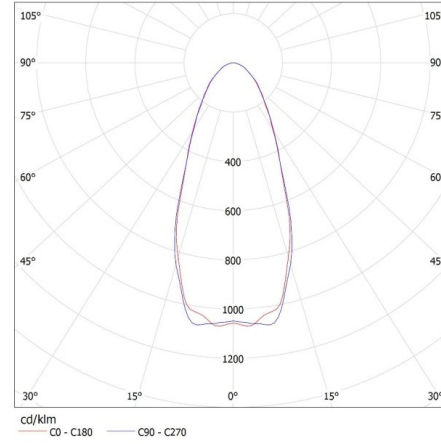

27156 HB PRO LED HI 150W-NW

Stropní svítidlo LED high bay

KANLUX S.A. (kat 27156+33191+33197) HB PRO LED HI 150W-NW + LENS 50D + GRID / LDC (Polar)

Luminaire: KANLUX S.A. (kat 27156+33191+33197) HB PRO LED HI 150W-NW + LENS 50D + GRID
Lamps: 1 x HB PRO LED HI 150W-NW