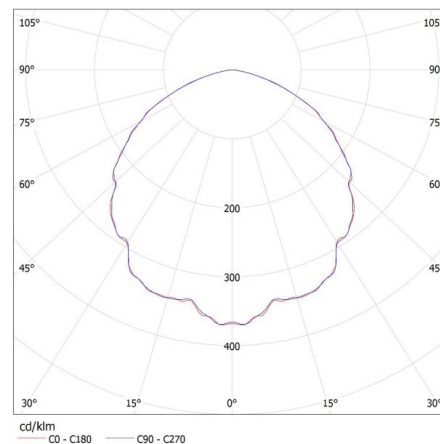

PŘÍSLUŠENSTVÍ

33193

HBPH LENS 120D 100W

čočka 120° pro HB PRO HI 100W, HBPH LENS 120D 100W (33193)

33194

HBPH LENS 120D 150W

čočka 120° HBPH LENS 120° pro HB PRO HI 150W, HBPH LENS 120D 150W (33194)