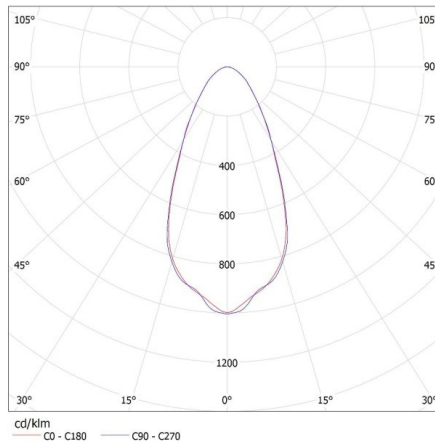

KANLUX S.A. (kat 27157+33192+33198) HB PRO LED HI 200W-NW + LENS50D + GRID / LDC (Polar)

Luminaire: KANLUX S.A. (kat 27157+33192+33198) HB PRO LED HI 200W-NW + LENS50D + GRID
Lamps: 1 x HB PRO LED HI 200W-NW