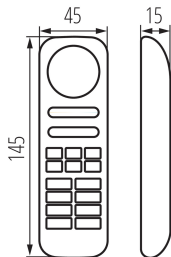

22134 REMOTE N 8 RGBW/CCT-W

Remote controls for LED strips

5905339221346

The controller is compatible with single-colour LED strips and RGB/RGBW/RGBCCT LED strips. It can cooperate with RGB CCT remote controls. The Kanlux REMOTE control is required for full functionality .

PRODUCT PARAMETERS:

Rated voltage [V]: 2 x 1,5 DC

Colour: white

IP class: 20

Control: RF 2,4GHz

Batteries included: no

Battery-power supply: yes

Class of protection against electric shock : III

Material: plastic

Transmitter batteries: 2 x AAA

Range [m]: max 30

Maximum number of supported lighting zones : 8

Standard support: RGB, RGBW, CCT, RGB+CCT, DIM

Type: Remote controls for LED strips

LOGISTIC DATA:

Unit of measurement: unit

Packaging method: 200

Number of units in the secondary packaging : 1

Number of units in the packaging : 200

Net unit weight [g]: 72

Grammage [g]: 103.5

Gross unit weight [g]: 100

Length of a unit pack [cm]: 5

Width of a unit pack [cm]: 3

Height of a unit pack [cm]: 14.5

Weight of a cardboard box [kg]: 20.7

Width of a cardboard box [cm]: 34

Height of a cardboard box [cm]: 31.5

Length of a cardboard box [cm]: 53

Volume of a cardboard box [m³]: 0.056763