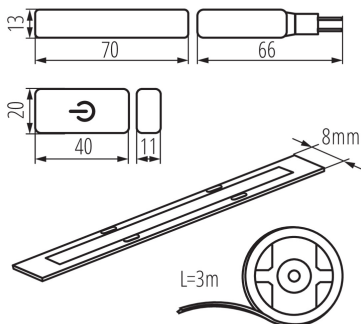

26326 COB SET 3m DIM-WW

LED kit

5905339263261

COB SET 3m DIM

Kanlux COB SET is a set consisting of three elements: a 3m long LED strip, a power supply and a switch with a dimmer function. It is a ready-to-use set that can be easily installed and connected to the socket. This is a convenient solution that allows you to add effective lighting without the need to cut walls for additional electrical wiring.

PRODUCT PARAMETERS:

Lamp designed for dimming: yes
Place of application : Indoors
Minimum distance from the illuminated object : 0,1m
Possibility of dimming only with help of an internal electronic system: yes
Length [mm]: 3000
Rated voltage [V]: 220-240 AC
Rated frequency [Hz]: 50
Rated power [W]: 3m=18
Class of protection against electric shock : II/III
Diode type: LED COB
Luminous flux [lm]: 3m=1620
Colour temperature: Warm white
Rated lamp-service life [h] : 30000
Number of on/off cycles : ≥30000
Connection type: Cable terminated with a plug
Input voltage - PRI [V]: 220-240 AC
Output voltage - SEC [V]: 12 DC
IP class: 00
Possibility of cutting LED strips into segments [cm] : 2,5
Additional information: Light source (LS)
Mercury content: no

Standby power (P_{sb}): 0,5W

Height of the light source [mm]: 500

Width of the light source [mm]: 8

Depth of the light source [mm]: 2

Colour rendering index: 90

Chromaticity coordinates (x): 0,44

Chromaticity coordinates (y): 0,403