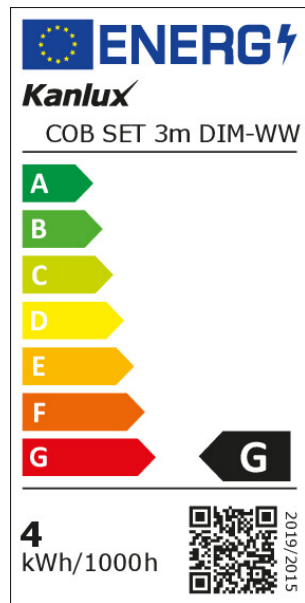

TYPE OF LIGHT SOURCE:

Lighting technology used: LED
Non-directional or directional light source : NDLS
Mains or non-mains light source : NMLS
Connected light source (CLS): no
Colour-tuneable light source: no
High luminance light source: no
Anti-glare shield : no
Dimmable: only with specific dimmers

PRODUCT PARAMETERS:

Lamp designed for dimming: yes
Place of application : Indoors
Minimum distance from the illuminated object : 0,1m
Possibility of dimming only with help of an internal electronic system: yes
Length [mm]: 3000
Rated voltage [V]: 220-240 AC
Rated frequency [Hz]: 50
Rated power [W]: 3m=18
Class of protection against electric shock : II/III
Diode type: LED COB
Luminous flux [lm]: 3m=1620
Colour temperature: Warm white
Rated lamp-service life [h] : 30000
Number of on/off cycles : ≥30000
Connection type: Cable terminated with a plug
Input voltage - PRI [V]: 220-240 AC
Output voltage - SEC [V]: 12 DC
IP class: 00
Possibility of cutting LED strips into segments [cm] : 2,5
Additional information: Light source (LS)
Mercury content: no

26326 COB SET 3m DIM-WW

LED kit

PARAMETERS FOR LED AND OLED LIGHT SOURCES:

Energy consumption in on-mode of the light source (kWh/1000h): 4

Energy efficiency class: G

Useful luminous flux of the light source Φ_{use} [lm]: 0,5m = 360

Standby power (P_{sb}): 0,5W

Height of the light source [mm]: 500

Width of the light source [mm]: 8

Depth of the light source [mm]: 2

Colour rendering index: 90

Chromaticity coordinates (x): 0,44

Chromaticity coordinates (y): 0,403