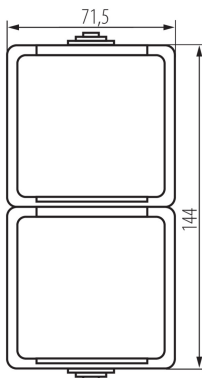

27134 TEKNO 05-2228-143 sz

Schuko double socket with contact protection

5905339271341

PRODUCT PARAMETERS:

Colour: grey
Place of assembly: wall mounted
Contact protection: yes
Number of sockets: 2
Rated voltage [V]: 250 AC
Rated current [A]: 16
Class of protection against electric shock: I
Material of contacts: CuZn70
Earthing type: type F
Terminal type: Screw terminal
Plastic: ABS
IP class: 54

LOGISTIC DATA:

Packaging method: 5
Number of units in the secondary packaging: 5
Number of units in the packaging: 40
Net unit weight [g]: 180
Grammage [g]: 215.5
Length of a unit pack [cm]: 13
Width of a unit pack [cm]: 5.5
Height of a unit pack [cm]: 27
Weight of a cardboard box [kg]: 8.62
Width of a cardboard box [cm]: 32
Height of a cardboard box [cm]: 35.5
Length of a cardboard box [cm]: 35
Volume of a cardboard box [m³]: 0.03976