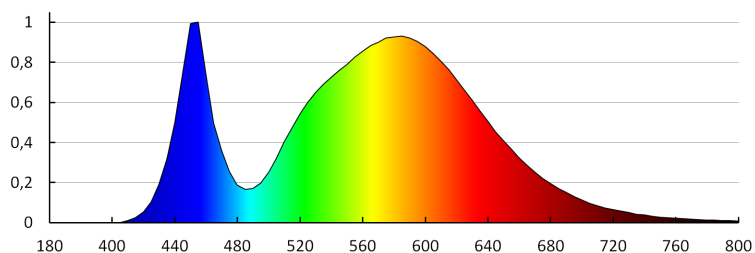

ADDITIONAL INFORMATION:

- STREET LED ADTR 15D Two adjustment ranges: - adaptor in a vertical position - with adjustments from -15° to $+15^{\circ}$ - adaptor in an right angle position (90 degrees) - with adjustments from -5° to $+15^{\circ}$

KANLUX S.A. (kat 27330) STREET LED 4000 NW / LDC (Polar)