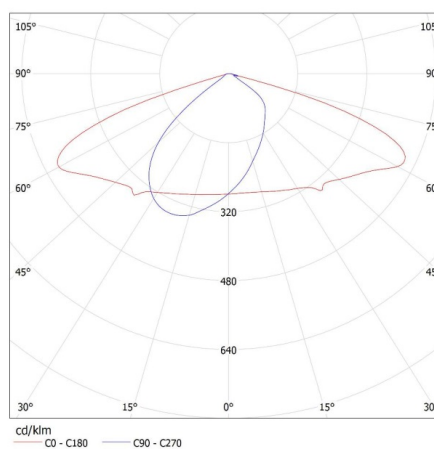

27330 STREET LED 4000 NW

Parking lighting LED

LOGISTIC DATA:

Packaging method: 1

Number of units in the secondary packaging: 1

Number of units in the packaging: 1

Net unit weight [g]: 1822

Grammage [g]: 2200

Length of a unit pack [cm]: 38.5

Width of a unit pack [cm]: 13

Height of a unit pack [cm]: 31.5

Weight of a cardboard box [kg]: 2.2

Width of a cardboard box [cm]: 13

Height of a cardboard box [cm]: 31.5

Length of a cardboard box [cm]: 38.5

Volume of a cardboard box [m³]: 0.015766

ADDITIONAL INFORMATION:

- STREET LED ADTR 15D Two adjustment ranges: - adaptor in a vertical position - with adjustments from -15° to $+15^{\circ}$ - adaptor in an right angle position (90 degrees) - with adjustments from -5° to $+15^{\circ}$