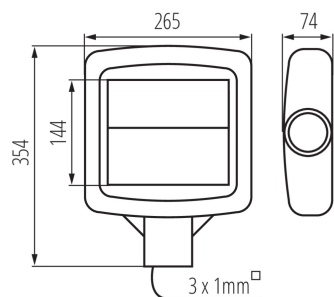

27330 STREET LED 4000 NW

Parking lighting LED