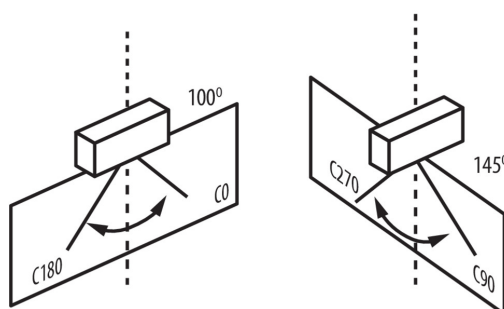

27330 STREET LED 4000 NW

Parking lighting LED

LOGISTIC DATA:

Packaging method: 1

Number of units in the secondary packaging: 1

Number of units in the packaging: 1

Net unit weight [g]: 1822

Grammage [g]: 2200

Length of a unit pack [cm]: 38.5

Width of a unit pack [cm]: 13

Height of a unit pack [cm]: 31.5

Weight of a cardboard box [kg]: 2.2

Width of a cardboard box [cm]: 13

Height of a cardboard box [cm]: 31.5

Length of a cardboard box [cm]: 38.5

Volume of a cardboard box [m³]: 0.015766

ADDITIONAL INFORMATION:

- STREET LED ADTR 15D Two adjustment ranges: - adaptor in a vertical position - with adjustments from -15° to $+15^{\circ}$ - adaptor in an right angle position (90 degrees) - with adjustments from -5° to $+15^{\circ}$