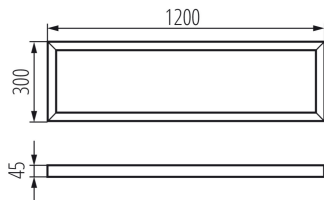

27611 ADTR 12030 W

BRAVO surface-mounted frame

5905339276117

PRODUCT PARAMETERS:

Colour: white

Place of assembly: ceiling mounted

Length [mm]: 1200

Width [mm]: 300

Height [mm]: 45

Material: steel

LOGISTIC DATA:

Packaging method: 1

Number of units in the secondary packaging: 1

Number of units in the packaging: 1

Net unit weight [g]: 1460

Grammage [g]: 1870

Length of a unit pack [cm]: 123

Width of a unit pack [cm]: 32.5

Height of a unit pack [cm]: 5.5

Weight of a cardboard box [kg]: 1.87

Width of a cardboard box [cm]: 32.5

Height of a cardboard box [cm]: 5.5

Length of a cardboard box [cm]: 123