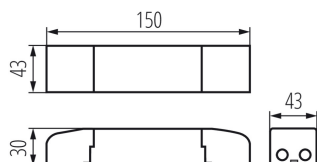

28515 BLINGO DALI SET 38W

LED power supply unit

5905339285157

PRODUCT PARAMETERS:

Colour: white

Place of application: Indoors

Possibility of installation on a normally flammable surface: yes

Compatible with a dimmer: DALI

Rated voltage [V]: 220-240 AC

Rated frequency [Hz]: 50

λ : 0,98

Maximum power [W]: 45

Class of protection against electric shock: II

Material: plastic

Connection type: Terminal block

Range of sections of wires used [mm²]: 0,2-1,5

Supply-cord type: direct current

Overvoltage protection: yes

Thermal protection: 110°C

Short-circuit protection: yes

Maximum temperature Ta [°C]: 50

Input voltage - PRI [V]: 220-240

Output current - sec [ma]: 800

IP class: 20

Tc [°C]: 85

LOGISTIC DATA:

Packaging method: 1

Number of units in the secondary packaging: 1

Number of units in the packaging: 1

Net unit weight [g]: 174

Grammage [g]: 180

Length of a unit pack [cm]: 21

Width of a unit pack [cm]: 4

Height of a unit pack [cm]: 3

Weight of a cardboard box [kg]: 0.18

Width of a cardboard box [cm]: 4

Height of a cardboard box [cm]: 3

Length of a cardboard box [cm]: 21

Volume of a cardboard box [m³]: 0.000252