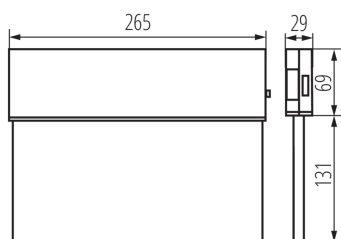

28979 ONTEC G E1E180MATW

Emergency lighting LED

5902052563340

Emergency or anti-panic lighting is used in open space rooms to prevent panic. It allows you to reach a place where you can see the marked escape route as well as for the illumination of the escape route itself, depending on the prism used in the fixture.

PRODUCT PARAMETERS:

Colour: white
Place of assembly: ceiling mounted
Place of application: Indoors
Length [mm]: 250
Width [mm]: 29
Height [mm]: 194
Integrated LED light source: yes
Rated voltage [V]: 220-240 AC
Rated frequency [Hz]: 50
Rated power [W]: 3
Rated power (LED) [W]: 0.9
Class of protection against electric shock: II
Lampshade material: plastic
Diode type: LED SMD
Colour temperature: cold white
Ambient temperature range to which the product can be exposed: 10÷35
Battery (type): LiFePO4/C
Battery (parameters): 3,2V 1,5Ah
Operating mode: emergency and network
Application: marking of escape routes
Fail-safe working time [h]: 3
Automatic test: yes
Enclosure material: plastic
Connection type: Self-clamping block
IP class: 20

PARAMETERS FOR LED AND OLED LIGHT SOURCES:

Correlated colour temperature [K]: 5000

LOGISTIC DATA:

Packaging method: 1
Number of units in the secondary packaging: 1
Number of units in the packaging: 1