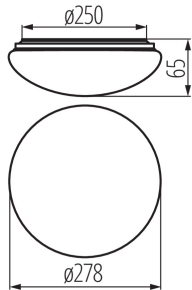

### PRODUCT PARAMETERS:

**Colour:** white  
**Place of assembly:** ceiling mounted  
**Place of application:** Indoors and outdoors  
**Minimum distance from the illuminated object:** 0,5m  
**Compatible with a dimmer:** no  
**Height [mm]:** 65  
**Diameter [mm]:** 278  
**Mercury content:** no  
**Integrated LED light source:** yes  
**Rated voltage [V]:** 220-240 AC  
**Rated frequency [Hz]:** 50  
**Maximum power [W]:** 12  
**Class of protection against electric shock:** I  
**Lampshade material:** PC  
**Diode type:** LED SMD  
**Luminous flux of the light fitting [lm]:** 900  
**Colour temperature:** white  
**Service life [h]:** 25000  
**Number of on/off cycles:** ≥20000  
**Lighting angle [°]:** 120  
**Ambient temperature range to which the product can be exposed:** -20÷35  
**Enclosure material:** Metal  
**Connection type:** Bolt terminal block  
**Lamp-heating time [s]:** <1  
**Lamp-ignition time [s]:** ≤0,5  
**IP class:** 44

### LOGISTIC DATA:

**Packaging method:** 10  
**Number of units in the secondary packaging:** 1  
**Number of units in the packaging:** 10  
**Net unit weight [g]:** 330  
**Grammage [g]:** 564  
**Length of a unit pack [cm]:** 30  
**Width of a unit pack [cm]:** 7  
**Height of a unit pack [cm]:** 30  
**Weight of a cardboard box [kg]:** 5.64  
**Width of a cardboard box [cm]:** 38

## 31220 CORSO LED V2 12-NW

Ceiling-mounted LED light fitting

**Height of a cardboard box [cm]:** 32.5  
**Length of a cardboard box [cm] :** 61.5  
**Volume of a cardboard box [m<sup>3</sup>]:** 0.075953