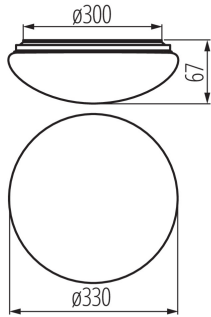

31221 CORSO LED V2 18-NW

Ceiling-mounted LED light fitting