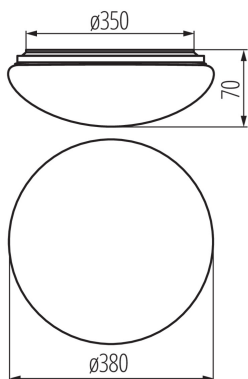

31222 CORSO LED V2 24-NW

Ceiling-mounted LED light fitting