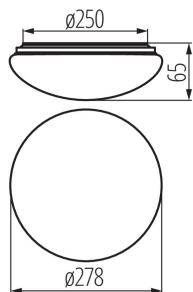

31223 CORSO LED V2 12-NW-SE

Ceiling-mounted LED light fitting