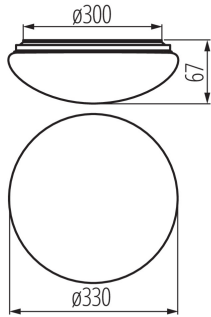

31224 CORSO LED V2 18-NW-SE

Ceiling-mounted LED light fitting