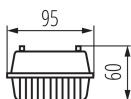

31320 DIGHT 4LED NP 218/PS

Dust-proof LED tube light fitting

8595665313203

PRODUCT PARAMETERS:

Colour: grey
Place of assembly: ceiling mounted
Place of application: Indoors and outdoors
Minimum distance from the illuminated object: 0,5m
Possibility of fixture-loop-through connection: yes
Replaceable light source: yes
Light source included: no
Power supply of T8 LED fluorescent lamps: Unilateral
Length [mm]: 660
Width [mm]: 95
Height [mm]: 60
Rated voltage [V]: 220-240 AC
Rated frequency [Hz]: 50
Maximum power [W]: 2 x max 18
Class of protection against electric shock: II
Lampshade material: PS
Light source: T8 LED
Cap (Light source): G13
Ambient temperature range to which the product can be exposed: 5÷25
Enclosure material: plastic
Connection type: Bolt terminal block
Range of sections of wires used [mm²]: 0,5÷2,5
IP class: 65
Kształt: rectangular

LOGISTIC DATA:

Unit of measurement: unit
Packaging method: 12
Number of units in the secondary packaging: 1
Number of units in the packaging: 12
Net unit weight [g]: 370
Grammage [g]: 497.5
Length of a unit pack [cm]: 66.5
Width of a unit pack [cm]: 10
Height of a unit pack [cm]: 5
Weight of a cardboard box [kg]: 5.97
Width of a cardboard box [cm]: 21
Height of a cardboard box [cm]: 30.5
Length of a cardboard box [cm]: 68
Volume of a cardboard box [m³]: 0.043554