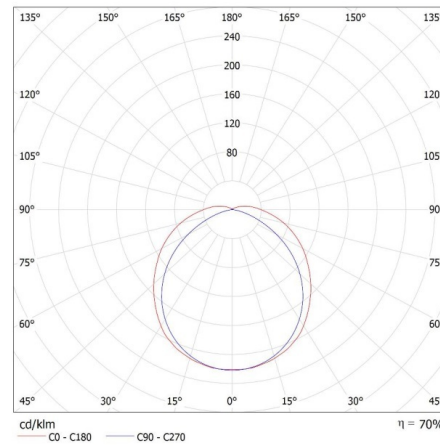

31320 DICHT 4LED NP 218/PS

Dust-proof LED tube light fitting

MILEDO (kat 31320) DICHT 4LED NP 218 PS + GLASSv4 / LDC (Polar)

Luminaire: MILEDO (kat 31320) DICHT 4LED NP 218 PS + GLASSv4
Lamps: 2 x T8 LED GLASSv4 9W-NW