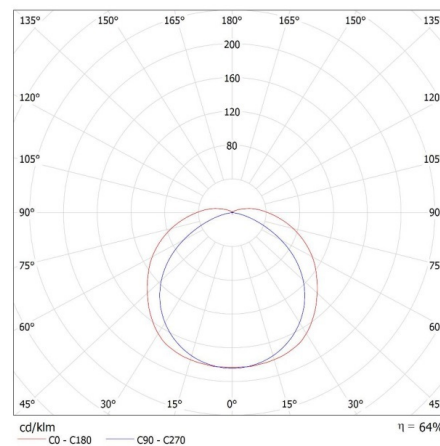

MILEDO (kat 31320) DICHT 4LED NP 218 PS + GLASSv3 / LDC (Polar)