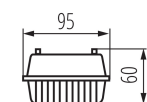

31321 DIGHT 4LED NP 236/PS

Dust-proof LED tube light fitting

8595665313210

PRODUCT PARAMETERS:

Colour: grey
Place of assembly: ceiling mounted
Place of application: Indoors and outdoors
Minimum distance from the illuminated object: 0,5m
Possibility of fixture-loop-through connection: yes
Replaceable light source: yes
Light source included: no
Power supply of T8 LED fluorescent lamps: Unilateral
Length [mm]: 1270
Width [mm]: 95
Height [mm]: 60
Rated voltage [V]: 220-240 AC
Rated frequency [Hz]: 50
Maximum power [W]: 2 x max 36
Class of protection against electric shock: II
Lampshade material: PS
Light source: T8 LED
Cap (Light source): G13
Ambient temperature range to which the product can be exposed: 5÷25
Enclosure material: plastic
Connection type: Bolt terminal block
Range of sections of wires used [mm²]: 0,5÷2,5
IP class: 65
Kształt: rectangular

LOGISTIC DATA:

Unit of measurement: unit
Packaging method: 12
Number of units in the secondary packaging: 1
Number of units in the packaging: 12
Net unit weight [g]: 658
Grammage [g]: 870
Length of a unit pack [cm]: 127.5
Width of a unit pack [cm]: 10
Height of a unit pack [cm]: 5
Weight of a cardboard box [kg]: 10.44
Width of a cardboard box [cm]: 21
Height of a cardboard box [cm]: 30.5
Length of a cardboard box [cm]: 129
Volume of a cardboard box [m³]: 0.082625