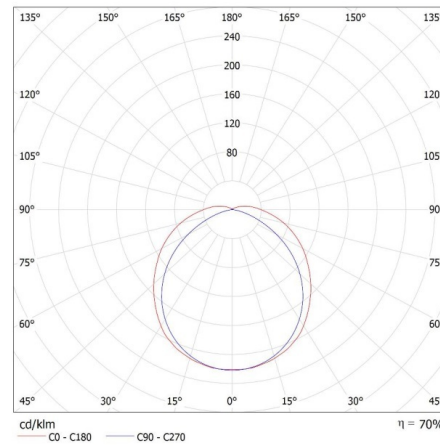

31321 DICHT 4LED NP 236/PS

Dust-proof LED tube light fitting

MILEDO (kat 31321) DICHT 4LED NP 236 PS + GLASSv4 / LDC (Polar)

Luminaire: MILEDO (kat 31321) DICHT 4LED NP 236 PS + GLASSv4
Lamps: 2 x T8 LED GLASSv4 18W-NW