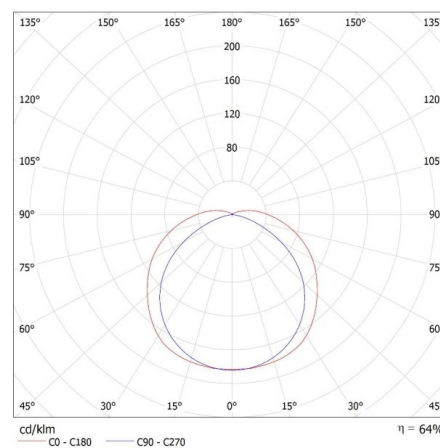

MILEDO (kat 31321) DICHT 4LED NP 236 PS + GLASSv3 / LDC (Polar)