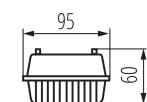

31325 DIGHT 4LED PI 236/PC

Dust-proof LED tube light fitting

8595665313258

PRODUCT PARAMETERS:

Colour: grey
Place of assembly: ceiling mounted
Place of application: Indoors and outdoors
Minimum distance from the illuminated object: 0,5m
Possibility of fixture-loop-through connection: yes
Replaceable light source: yes
Light source included: no
Power supply of T8 LED fluorescent lamps: Unilateral
Length [mm]: 1270
Width [mm]: 95
Height [mm]: 60
Rated voltage [V]: 220-240 AC
Rated frequency [Hz]: 50
Maximum power [W]: 2 x max 36
Class of protection against electric shock: II
Lampshade material: PC
Light source: T8 LED
Cap (Light source): G13
Ambient temperature range to which the product can be exposed: 5÷25
Enclosure material: plastic
Connection type: Bolt terminal block
Range of sections of wires used [mm²]: 0,5÷2,5
IP class: 65
Kształt: rectangular

LOGISTIC DATA:

Unit of measurement: unit
Packaging method: 12
Number of units in the secondary packaging: 1
Number of units in the packaging: 12
Net unit weight [g]: 810
Grammage [g]: 1028.33
Gross unit weight [g]: 962
Length of a unit pack [cm]: 128
Width of a unit pack [cm]: 10
Height of a unit pack [cm]: 5
Weight of a cardboard box [kg]: 12.33996
Width of a cardboard box [cm]: 21
Height of a cardboard box [cm]: 31
Length of a cardboard box [cm]: 129
Volume of a cardboard box [m³]: 0.083979