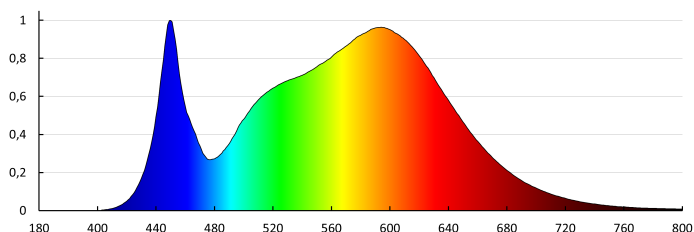

DIMENSIONS AND MOUNTING

Height [mm]	38
Width [mm]	94
Length [mm]	195
Place of assembly	wall mounted, ceiling mounted
Connection type	Self-clamping block
Range of sections of wires used [mm²]	1-2,5

MATERIAL AND CONSTRUCTION

Colour	white
Enclosure material	plastic
Lampshade material	plastic
Class of protection against electric shock	II
Kształt	other
Minimum distance from the illuminated object	0,5m
Ambient temperature range to which the product can be exposed	-20÷40

LIGHT SOURCE PARAMETERS

Energy efficiency class of the light source in the contains product (CP)	F
Survival factor	0,9
The lumen maintenance factor	0,95
Colour-tuneable light source	no
High luminance light source	no
Anti-glare shield	no
Dimmable	no

LOGISTICS

Unit of measurement	unit
Packaging method	100
Number of units in the secondary packaging	1
Number of units in the packaging	100
Net unit weight [g]	108
Grammage [g]	126.6
Gross unit weight [g]	116
Length of a unit pack [cm]	19.5
Width of a unit pack [cm]	9.5
Height of a unit pack [cm]	4
Weight of a cardboard box [kg]	12.66
Width of a cardboard box [cm]	40.5
Height of a cardboard box [cm]	41
Length of a cardboard box [cm]	48.5
Volume of a cardboard box [m³]	0.080534

PHOTOMETRIC DATA

Date of issue: 24.03.2026, 08:46

We reserve the right to make technical changes. The data contained in this material are not legally binding.

Photometry: the results obtained from testing were from a specific sample.

Aprisa s.r.o. Sadová 618, 738 01, Frýdek-Místek, Czech Republic aprisa@aprisa.cz