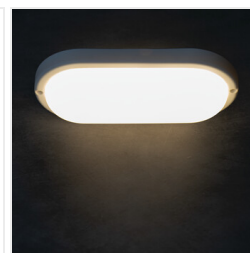

31496 TOLU C LED 12W-NW-W

Bulkhead fixture

8595665314965

PRODUCT PARAMETERS

Rated voltage [V]	220-240 AC
Rated frequency [Hz]	50
Maximum power [W]	12
Power factor	0.7
Luminous flux of the light fitting [lm]	1050
Correlated colour temperature [K]	4000
Luminous efficiency of the lamp [lm/W]	88
Lighting angle [°]	120
Diode type	LED SMD
Integrated LED light source	yes
Colour consistency in McAdam ellipses	6
Colour temperature	white
Colour rendering index	80
Service life [h]	20000
Number of on/off cycles	≥15000
Place of application	Indoors and outdoors
IP class	54