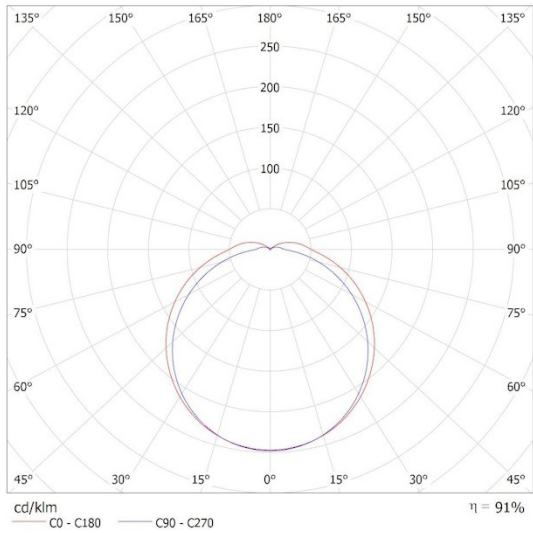

PHOTOMETRIC DATA

Miledo (kat 31496) TOLU C LED 12W-NW-W / Krzywa rozsytu światła (biegunowo)

Oprawa: Miledo (kat 31496) TOLU C LED 12W-NW-W
Lampy: 1 x TOLU C LED 12W-NW-W

Date of issue: 24.03.2026, 08:46

We reserve the right to make technical changes. The data contained in this material are not legally binding.

Photometry: the results obtained from testing were from a specific sample.

Aprisa s.r.o. Sadová 618, 738 01, Frýdek-Místek, Czech Republic aprisa@aprisa.cz

EN