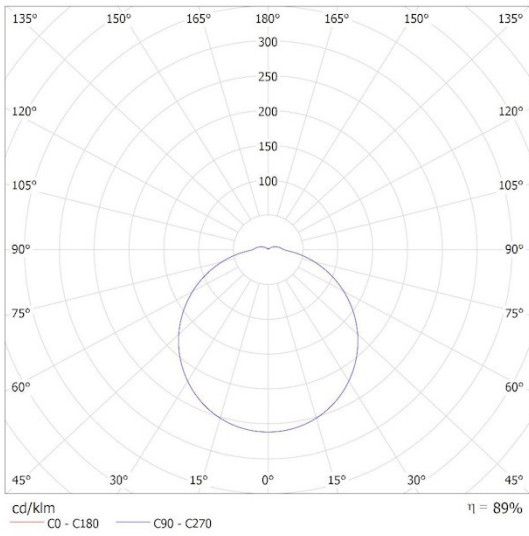

PHOTOMETRIC DATA

Miledo (kat 31498) TOLU O LED 18W-NW-W / Krzywa rozsyłu światła
(biegunowo)

Oprawa: Miledo (kat 31498) TOLU O LED 18W-NW-W
Lampy: 1 x TOLU O LED 18W-NW-W

Date of issue: 24.03.2026, 08:48

We reserve the right to make technical changes. The data contained in this material are not legally binding.

Photometry: the results obtained from testing were from a specific sample.

Aprisa s.r.o. Sadová 618, 738 01, Frýdek-Místek, Czech Republic aprisa@aprisa.cz

EN