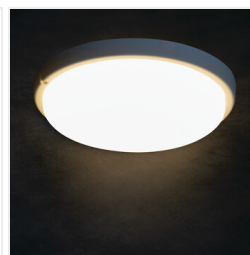

31498 TOLU O LED 18W-NW-W

Bulkhead fixture

8595665314989

PRODUCT PARAMETERS

Rated voltage [V]	220-240 AC
Rated frequency [Hz]	50
Maximum power [W]	18
Luminous flux of the light fitting [lm]	1620
Correlated colour temperature [K]	4000
Luminous efficiency of the lamp [lm/W]	90
Lighting angle [°]	120
Diode type	LED SMD
Integrated LED light source	yes
Colour consistency in McAdam ellipses	6
Colour temperature	white
Colour rendering index	80
Service life [h]	20000
Number of on/off cycles	≥15000
Place of application	Indoors and outdoors
IP class	54
Compatible with a dimmer	no