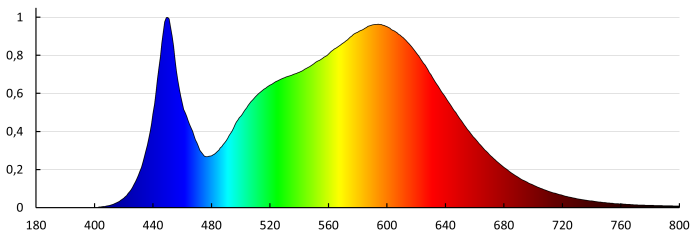

DIMENSIONS AND MOUNTING

Height [mm]	38
Diameter [mm]	195
Place of assembly	wall mounted, ceiling mounted
Connection type	Self-clamping block
Range of sections of wires used [mm²]	1-2,5

MATERIAL AND CONSTRUCTION

Colour	white
Enclosure material	plastic
Lampshade material	plastic
Class of protection against electric shock	II
Kształt	round
Minimum distance from the illuminated object	0,5m
Ambient temperature range to which the product can be exposed	-20÷40

LIGHT SOURCE PARAMETERS

Energy efficiency class of the light source in the contains product (CP)	F
Survival factor	0,9
The lumen maintenance factor	0,95
Colour-tuneable light source	no
High luminance light source	no
Anti-glare shield	no
Dimmable	no

LOGISTICS

Unit of measurement	unit
Packaging method	40
Number of units in the secondary packaging	1
Number of units in the packaging	40
Net unit weight [g]	190
Grammage [g]	222
Gross unit weight [g]	186
Length of a unit pack [cm]	19.5
Width of a unit pack [cm]	19.5
Height of a unit pack [cm]	4
Weight of a cardboard box [kg]	8.88
Width of a cardboard box [cm]	41
Height of a cardboard box [cm]	41
Length of a cardboard box [cm]	41
Volume of a cardboard box [m³]	0.068921

PHOTOMETRIC DATA

Date of issue: 24.03.2026, 08:48

We reserve the right to make technical changes. The data contained in this material are not legally binding.

Photometry: the results obtained from testing were from a specific sample.

Aprisa s.r.o. Sadová 618, 738 01, Frýdek-Místek, Czech Republic aprisa@aprisa.cz