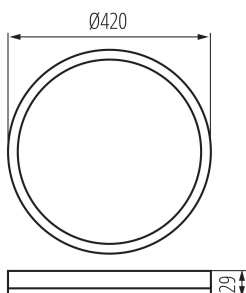

31505 AZPO LED 22W-NW-O-B

Ceiling-mounted LED light fitting

8595665315054

PRODUCT PARAMETERS:

Colour: black
Place of assembly: ceiling mounted
Place of application: Indoors and outdoors
Minimum distance from the illuminated object: 0,5m
Compatible with a dimmer: no
Height [mm]: 29
Diameter [mm]: 420
Integrated LED light source: yes
Rated voltage [V]: 220-240 AC
Rated frequency [Hz]: 50
Maximum power [W]: 22
Class of protection against electric shock: II
Lampshade material: plastic
Light source: LED
Diode type: LED SMD
Luminous flux [lm]: 2000
Colour temperature: white
Service life [h]: 20000
Number of on/off cycles: ≥15000
Lighting angle [°]: 120
Ambient temperature range to which the product can be exposed: -20÷40
Enclosure material: plastic
Connection type: Bolt terminal block
Range of sections of wires used [mm²]: 0,75-1,5
IP class: 54
Additional information: produkt wyposażony (CP) - klasa efektywn
Mercury content: no
Luminous efficiency of the lamp [lm/W]: 91

LOGISTIC DATA:

Unit of measurement: unit
Packaging method: 10
Number of units in the secondary packaging: 1

31505 AZPO LED 22W-NW-O-B

Ceiling-mounted LED light fitting

Number of units in the packaging: 10
Net unit weight [g]: 1076
Grammage [g]: 1410
Length of a unit pack [cm]: 43
Width of a unit pack [cm]: 3.5
Height of a unit pack [cm]: 43
Weight of a cardboard box [kg]: 14.1
Width of a cardboard box [cm]: 37
Height of a cardboard box [cm]: 45
Length of a cardboard box [cm]: 44.5
Volume of a cardboard box [m³]: 0.074093