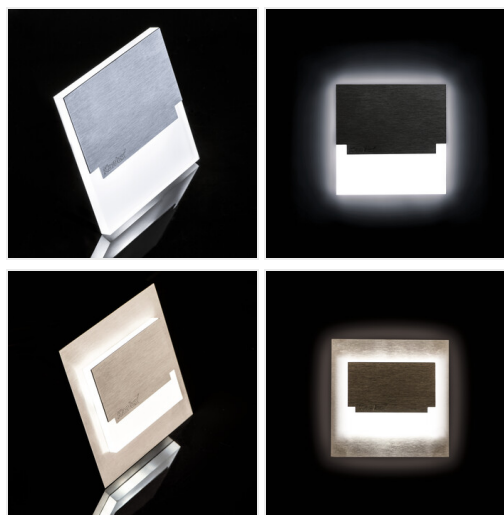

Kanlux

EAN: 5905339324894

Staircase LED light fitting
Kanlux 32489 SABIK LED NW

Date of issue: 25.06.2026, 16:04

We reserve the right to make technical changes. The data contained in this material are not legally binding.

Photometry: the results obtained from testing were from a specific sample.

Kanlux S.A. ul. Objazdowa 1-3, 41-922 Radzionków, Poland kanlux@kanlux.com

EN

PRODUCT PARAMETERS

Rated voltage [V]	12 DC
Maximum power [W]	0.8
Luminous flux [lm]	14
Correlated colour temperature [K]	4000
Colour consistency in McAdam ellipses	≤6
Colour temperature	white
Luminous efficiency of the lamp [lm/W]	18
Diode type	LED SMD
Integrated LED light source	yes
Colour rendering index	80
Service life [h]	50000
Number of on/off cycles	≥20000
To be built into the wall	yes
Place of application	Indoors
IP class	20
Compatible with a dimmer	no
Product category according to 2019/2020/EU	nie podlega pod rozporządzenie 2019/2020

MATERIAL AND CONSTRUCTION

Colour	stainless steel polished
Enclosure material	stainless steel, plastic
Class of protection against electric shock	III
Kształt	square
Minimum distance from the illuminated object	0,1m
Ambient temperature range to which the product can be exposed	5÷25