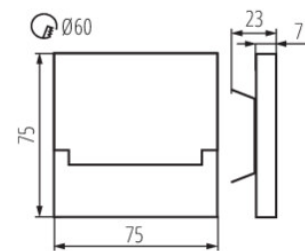

Photometry: the results obtained from testing were from a specific sample.

Kanlux S.A. ul. Objazdowa 1-3, 41-922 Radzionków, Poland kanlux@kanlux.com

EN

PRODUCT PARAMETERS

Rated voltage [V]	12 DC
Maximum power [W]	0.8
Luminous flux [lm]	14
Correlated colour temperature [K]	4000
Colour consistency in McAdam ellipses	≤6
Colour temperature	white
Luminous efficiency of the lamp [lm/W]	18
Diode type	LED SMD
Integrated LED light source	yes
Colour rendering index	80
Service life [h]	50000
Number of on/off cycles	≥20000
To be built into the wall	yes
Place of application	Indoors
IP class	20
Compatible with a dimmer	no
Product category according to 2019/2020/EU	nie podlega pod rozporządzenie 2019/2020

DIMENSIONS AND MOUNTING

Height [mm]	75
Width [mm]	23
Length [mm]	75
Wire length [m]	0.18
Required diameter of the assembly box [Ømm]	60
Place of assembly	Recessed mount in the wall
Assembly-hole dimensions [mm]	60
Connection type	Free cable ends

ADDITIONAL INFORMATION

the fitting is suitable for mounting in Ø 60 junction boxes.

LOGISTICS

Unit of measurement	unit
Packaging method	100
Number of units in the secondary packaging	1
Number of units in the packaging	100
Net unit weight [g]	82
Grammage [g]	106.3
Gross unit weight [g]	100
Length of a unit pack [cm]	11
Width of a unit pack [cm]	2.5
Height of a unit pack [cm]	16.5
Weight of a cardboard box [kg]	10.63
Width of a cardboard box [cm]	26
Height of a cardboard box [cm]	24
Length of a cardboard box [cm]	77
Volume of a cardboard box [m ³]	0.048048