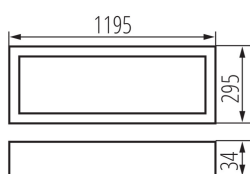

32823 OS 40W-840-MPRM-W-P3

Recessed - Mounted LED Office Fixture

5905339328236

PRODUCT PARAMETERS:

Colour: white

Place of assembly: Recessed mount in the ceiling

Place of application: Indoors

Minimum distance from the illuminated object: 0,5m

Compatible with a dimmer: no

The product is not suitable to be covered with a heat-insulating material: yes

Length [mm]: 1195

Width [mm]: 295

Height [mm]: 34

Integrated LED light source: yes

Rated voltage [V]: 220-240 AC

Net unit weight [g]: 4090

Grammage [g]: 4520

32823 OS 40W-840-MPRM-W-P3

Recessed - Mounted LED Office Fixture

Length of a unit pack [cm]: 123
Width of a unit pack [cm]: 61.5
Height of a unit pack [cm]: 5.5
Weight of a cardboard box [kg]: 4.52
Width of a cardboard box [cm]: 61.5
Height of a cardboard box [cm]: 5.5
Length of a cardboard box [cm]: 123
Volume of a cardboard box [m³]: 0.041605