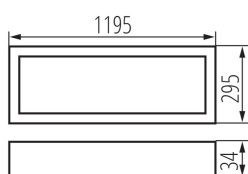

### PRODUCT PARAMETERS:

**Colour:** black

**Place of assembly:** Recessed mount in the ceiling

**Place of application:** Indoors

**Minimum distance from the illuminated object:** 0,5m

**Compatible with a dimmer:** no

**The product is not suitable to be covered with a heat-insulating material:** yes

**Length [mm]:** 1195

**Width [mm]:** 295

**Height [mm]:** 34

**Integrated LED light source:** yes

**Rated voltage [V]:** 220-240 AC