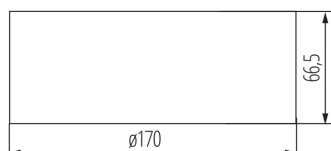

33832 ITECH M5 105MATW

Emergency lighting LED

5902052531165

Emergency or anti-panic lighting is used in open space rooms to prevent panic. It allows you to reach a place where you can see the marked escape route as well as for the illumination of the escape route itself, depending on the prism used in the fixture.

PRODUCT PARAMETERS:

Colour: white

Place of assembly: wall mounted, ceiling mounted

Place of application: Indoors

Height [mm]: 66.5

Diameter [mm]: 170

Integrated LED light source: yes

Rated voltage [V]: 220-240 AC

Rated frequency [Hz]: 50

Rated power [W]: 6

Maximum power [W]: 4.5

Class of protection against electric shock: II

Diode type: LED SMD

Luminous flux [lm]: 524

Luminous flux [lm] (emergency-lighting module): 524

Colour temperature: cold white

Ambient temperature range to which the product can be exposed: 10÷40

Battery (type): LiFEPO4/C

Battery (parameters): 6,4V 1,5Ah

Operating mode: emergency and network

Application: anti-panic lighting

Fail-safe working time [h]: 1

Automatic test: yes

Enclosure material: plastic

Connection type: Self-clamping block

IP class: 65

PARAMETERS FOR LED AND OLED LIGHT SOURCES:

Correlated colour temperature [K]: 5000

LOGISTIC DATA:

Packaging method: 1

Number of units in the secondary packaging: 1

Number of units in the packaging: 1