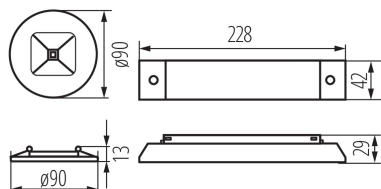

33868 ONTEC C C160NMSTW

Emergency lighting LED

5902052536443

Emergency or anti-panic lighting is used in open space rooms to prevent panic. It allows you to reach a place where you can see the marked escape route as well as for the illumination of the escape route itself, depending on the prism used in the fixture.

PRODUCT PARAMETERS:

Colour: white

Place of assembly: Recessed mount in the ceiling

Place of application: Indoors

Height [mm]: 13

Diameter [mm]: 90

Integrated LED light source: yes

Rated voltage [V]: 220-240 AC

Rated frequency [Hz]: 50

Rated power [W]: 1.2

Rated power (LED) [W]: 3

Class of protection against electric shock: II

Lampshade material: plastic

Diode type: LED SMD

Luminous flux [lm]: 297

Luminous flux [lm] (emergency-lighting module): 297

Colour temperature: cold white

Ambient temperature range to which the product can be exposed: 10÷35

Battery (type): LiFePO4/C

Battery (parameters): 3,2V 1,5Ah

Operating mode: emergency

Application: lighting of escape routes

Fail-safe working time [h]: 1

Standard test: yes

Enclosure material: plastic

Connection type: Self-clamping block

IP class: 20

PARAMETERS FOR LED AND OLED LIGHT SOURCES:

Correlated colour temperature [K]: 5000

LOGISTIC DATA:

Packaging method: 1

Number of units in the secondary packaging: 1

Number of units in the packaging: 1