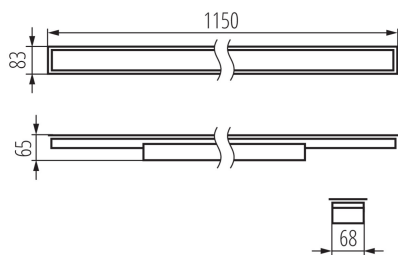

34321 ALD-MM-WW-MAT-B-PT

Linear LED luminaire

5905339343215

PRODUCT PARAMETERS:

Colour: black

Place of assembly: Recessed mount in the ceiling

Place of application: Indoors

Minimum distance from the illuminated object: 0,5m

Compatible with a dimmer: DALI

Fixture lighting direction: down

Length [mm]: 1150

Width [mm]: 83

Height [mm]: 65

Integrated LED light source: yes

Version for connection in line [initial element] LF: 34618 (PT)

Number of units in the secondary packaging: 1

Number of units in the packaging: 1

Net unit weight [g]: 1574

Grammage [g]: 1910

Length of a unit pack [cm]: 136

Width of a unit pack [cm]: 11

Height of a unit pack [cm]: 7