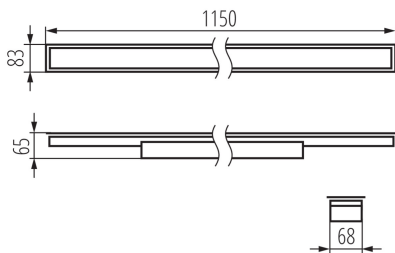

5905339343284

PRODUCT PARAMETERS:

Colour: silver

Place of assembly: Recessed mount in the ceiling

Place of application: Indoors

Minimum distance from the illuminated object: 0,5m

Compatible with a dimmer: DALI

Fixture lighting direction: down

Length [mm]: 1150

Width [mm]: 83

Height [mm]: 65

Integrated LED light source: yes

Version for connection in line [initial element] LF: 34616 (PT)

Version for connection in line [central element] LM: 34760 (PT)

Version for connection in line [final element] LL: 34904 (PT)

Explanation of markings and signs used: (PT) - do wbudowania w sufit

Rated voltage [V]: 220-240 AC

Rated frequency [Hz]: 50

Maximum power [W]: 29

Class of protection against electric shock: I

Lampshade material: plastic

Diode type: LED SMD

Luminous flux [lm]: 3600

Colour temperature: white

Service life [h]: 50000

Luminous-flux-retention factor at the end of rated service life: L90B10

Number of on/off cycles: ≥ 30000

Lighting angle [°]: X75/Y90

Ambient temperature range to which the product can be exposed: 5÷25

Shade type: microprismatic

Enclosure material: steel

Connection type: Self-clamping block

Range of sections of wires used [mm²]: 0,5÷2,5

Lamp-heating time [s]: ≤ 1

Lamp-ignition time [s]: $\leq 0,5$

IP class: 20

PARAMETERS FOR LED AND OLED LIGHT SOURCES:

Correlated colour temperature [K]: 4000

Colour consistency in McAdam ellipses: ≤ 3

Colour rendering index: 80