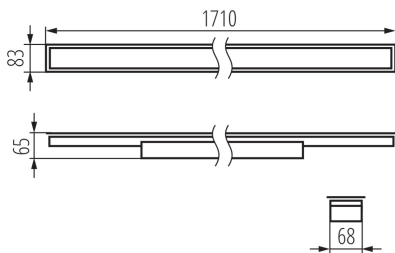

### PRODUCT PARAMETERS:

**Colour:** white  
**Place of assembly:** Recessed mount in the ceiling  
**Place of application:** Indoors  
**Minimum distance from the illuminated object:** 0,5m  
**Compatible with a dimmer:** DALI  
**Fixture lighting direction:** down  
**Length [mm]:** 1710  
**Width [mm]:** 83  
**Height [mm]:** 65  
**Integrated LED light source:** yes  
**Rated voltage [V]:** 220-240 AC  
**Rated frequency [Hz]:** 50  
**Maximum power [W]:** 33  
**Class of protection against electric shock:** I  
**Lampshade material:** plastic  
**Diode type:** LED SMD  
**Luminous flux [lm]:** 4550  
**Colour temperature:** white  
**Service life [h]:** 50000  
**Luminous-flux-retention factor at the end of rated service life:** L90B10  
**Number of on/off cycles:**  $\geq 30000$   
**Lighting angle [°]:** X85/Y95  
**Ambient temperature range to which the product can be exposed:** 5÷25  
**Shade type:** matt  
**Enclosure material:** steel  
**Connection type:** Self-clamping block  
**Range of sections of wires used [mm<sup>2</sup>]:** 0,5÷2,5  
**Lamp-heating time [s]:**  $\leq 1$   
**Lamp-ignition time [s]:**  $\leq 0,5$   
**IP class:** 20

## 34368 ALD-LL-NW-MAT-W-PT

---

Linear LED luminaire

**Number of units in the packaging:** 1

**Net unit weight [g]:** 2400

**Grammage [g]:** 2840

**Length of a unit pack [cm]:** 182

**Width of a unit pack [cm]:** 11