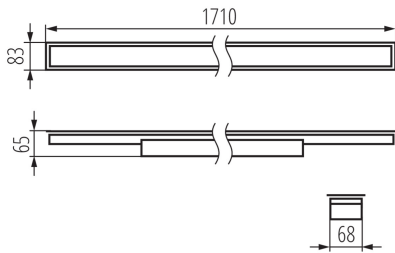

34381 ALD-LH-NW-MAT-B-PT

Linear LED luminaire

5905339343819

PRODUCT PARAMETERS:

Colour: black
Place of assembly: Recessed mount in the ceiling
Place of application: Indoors
Minimum distance from the illuminated object: 0,5m
Compatible with a dimmer: DALI
Fixture lighting direction: down
Length [mm]: 1710
Width [mm]: 83
Height [mm]: 65
Integrated LED light source: yes
Rated voltage [V]: 220-240 AC
Rated frequency [Hz]: 50
Maximum power [W]: 52
Class of protection against electric shock: I
Lampshade material: plastic
Diode type: LED SMD
Luminous flux [lm]: 6300
Colour temperature: white
Service life [h]: 50000
Luminous-flux-retention factor at the end of rated service life: L90B10
Number of on/off cycles: ≥ 30000
Lighting angle [°]: X85/Y95
Ambient temperature range to which the product can be exposed: 5÷25
Shade type: matt
Enclosure material: steel
Connection type: Self-clamping block
Range of sections of wires used [mm²]: 0,5÷2,5
Lamp-heating time [s]: ≤ 1
Lamp-ignition time [s]: $\leq 0,5$
IP class: 20

34381 ALD-LH-NW-MAT-B-PT

Linear LED luminaire

Number of units in the packaging: 1

Net unit weight [g]: 2570

Grammage [g]: 3010

Length of a unit pack [cm]: 182

Width of a unit pack [cm]: 11

Height of a unit pack [cm]: 7

Weight of a cardboard box [kg]: 3.01

Width of a cardboard box [cm]: 11

Height of a cardboard box [cm]: 7

Length of a cardboard box [cm]: 182

Volume of a cardboard box [m³]: 0.014014

ADDITIONAL INFORMATION: