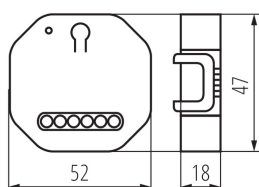

34948 S SWITCH ON/OFF

Switchbox relay

5905339349484

Amazon
Alexa
&
Google
Home

Flush-mounted on/off relay (fi 60 boxes). It allows you to control the circuits of plug-in sockets or light switches, giving them the SMART function without requiring additional installation between them. Learn more about Kanlux SMART at www.kanluxsmart.com.

PRODUCT PARAMETERS:

Colour: white

Place of assembly: rail TH35, Recessed mount in the wall

Place of application: Indoors

Control: Wi-Fi 2,4 GHz

Diameter of an installation box: 60

Rated voltage [V]: 220-240 AC

Rated current [A]: 10

Class of protection against electric shock: II

Terminal type: Screw terminal

IP class: 20

LOGISTIC DATA:

Packaging method: 300

Number of units in the secondary packaging: 1

Number of units in the packaging: 300

Net unit weight [g]: 42

Grammage [g]: 53.67

Length of a unit pack [cm]: 6

Width of a unit pack [cm]: 5.5

Height of a unit pack [cm]: 3

Weight of a cardboard box [kg]: 16.101

Width of a cardboard box [cm]: 28

Height of a cardboard box [cm]: 34

Length of a cardboard box [cm]: 36.5

Volume of a cardboard box [m³]: 0.034748

Date of issue: 15.11.2022, 13:32

We reserve the right to make technical changes. The data contained in this material are not legally binding.

Photometry: the results obtained from testing were from a specific sample.

EN