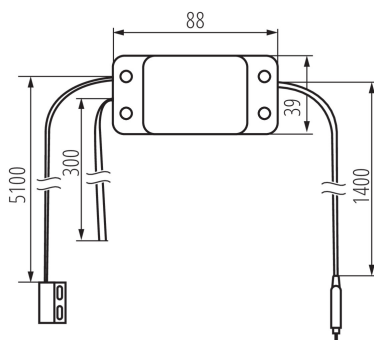

34950 S SWITCH G DOOR

Garage door relay

5905339349507

Relay for controlling gates with an open and close sensor. It can work in a smart environment with other dedicated or virtual buttons by assigned functions - such as close or open. Learn more about Kanlux SMART at www.kanluxsmart.com.

PRODUCT PARAMETERS:

Colour: white

Place of application: Indoors

Control: Wi-Fi 2,4 GHz

Rated voltage [V]: 220-240 AC

Class of protection against electric shock: II

IP class: 20

LOGISTIC DATA:

Packaging method: 50

Number of units in the secondary packaging: 1

Number of units in the packaging: 50

Net unit weight [g]: 240

Grammage [g]: 312

Length of a unit pack [cm]: 16

Width of a unit pack [cm]: 11.5

Height of a unit pack [cm]: 5

Weight of a cardboard box [kg]: 15.6

Width of a cardboard box [cm]: 33

Height of a cardboard box [cm]: 27

Length of a cardboard box [cm]: 58

Volume of a cardboard box [m³]: 0.051678

Date of issue: 15.11.2022, 13:31

We reserve the right to make technical changes. The data contained in this material are not legally binding.

Photometry: the results obtained from testing were from a specific sample.

EN