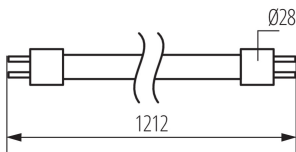

iQ-LED

Kanlux

ul. Objazdowa 1-3, 41-922 Radzionków, Poland

35254 IQ-LED EX T8 12W-NW

LED light source

Light source shape: liniowa

Additional information: Light source (LS)

Mercury content: no

Zapłonnik zamienny LED: not included

PARAMETERS FOR LED AND OLED LIGHT SOURCES:

Energy consumption in on-mode of the light source

(kWh/1000h): 12

Energy efficiency class: A

Useful luminous flux of the light source Φ_{use} [lm]: 2520

Useful luminous flux of the light source Φ_{use} [lm]: in sphere (360°)

Correlated colour temperature [K]: 4000

Colour consistency in McAdam ellipses: 6

On-mode power of the light source P_{on} [W]: 12

Height of the light source [mm]: 1212

Width of the light source [mm]: 28

Depth of the light source [mm]: 28

Colour rendering index: 80

Chromaticity coordinates (x): 0,38

Chromaticity coordinates (y): 0,38

Claim of equivalent power [W]: 153

R9 colour rendering index value: 24

Survival factor: 0.9

The lumen maintenance factor: 0.96

PARAMETERS FOR LED AND OLED MAINS LIGHT SOURCES:

Displacement factor (cos ϕ_1): 0,9

LED light source replaces a fluorescent light source without integrated ballast of a particular wattage: Not applicable

Flicker metric (Pst LM): 1,0

Stroboscopic effect metric (SVM): 0.4

LOGISTIC DATA:

Unit of measurement: unit

Packaging method: 25

Number of units in the secondary packaging: 1

Number of units in the packaging: 25

Net unit weight [g]: 234

Date of issue: 02.02.2024, 14:05

We reserve the right to make technical changes. The data contained in this material are not legally binding.

Photometry: the results obtained from testing were from a specific sample.

EN