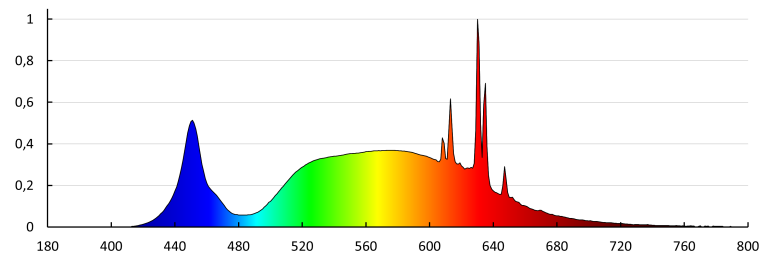

35254 IQ-LED EX T8 12W-NW

LED light source

Grammage [g]: 326

Length of a unit pack [cm]: 122

Width of a unit pack [cm]: 3

Height of a unit pack [cm]: 3

Weight of a cardboard box [kg]: 8.15

Width of a cardboard box [cm]: 19

Height of a cardboard box [cm]: 19

Length of a cardboard box [cm]: 126

Volume of a cardboard box [m³]: 0.045486

ADDITIONAL INFORMATION:

- 5 years Warranty under the terms of the warranty statement, available on our website