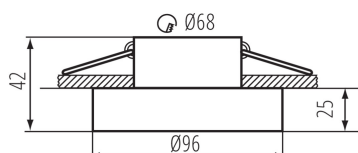

35284 ELICEO-ST DSO B/B

Ring for spotlight fittings

5905339352842

unique
LIGHT
effect

HIGH
quality
finish

Kanlux ELICEO are decorative rings (fixed downlights) with an unusual lighting effect. In addition to the main light source, they also have two luminous rings in the housing, which gives a unique decorative effect. They are available in three colour versions: white, black and white-gold. You can choose your own luminaire for the rings, which will allow you to adapt Kanlux ELICEO to your installation (12V or 230V).

PRODUCT PARAMETERS:

Colour: black

Place of assembly: Recessed mount in the ceiling

Place of application: Indoors

Minimum distance from the illuminated object: 0,5m

Decorative ring without a ceramic frame: yes

The product is not suitable to be covered with a heat-insulating material: yes

Light source included: no

Height [mm]: 42

Diameter [mm]: 96

Assembly hole [mm]: Ø68

Rated voltage [V]: 12 AC; 12 DC; 220-240 AC

Maximum power [W]: max 10

Class of protection against electric shock: II/III

Light source: MR16/PAR16

Cap: Gx5,3/GU10

Ambient temperature range to which the product can be exposed: 5÷25

Enclosure material: aluminum alloy

Lighting-fixture angle regulation: none

IP class: 20

LOGISTIC DATA:

Packaging method: 50

Number of units in the secondary packaging: 1

Number of units in the packaging: 50

Net unit weight [g]: 136

Grammage [g]: 178

Length of a unit pack [cm]: 10

Width of a unit pack [cm]: 5

Height of a unit pack [cm]: 10

Weight of a cardboard box [kg]: 8.9

Width of a cardboard box [cm]: 28.5

Height of a cardboard box [cm]: 23

Length of a cardboard box [cm]: 52.5