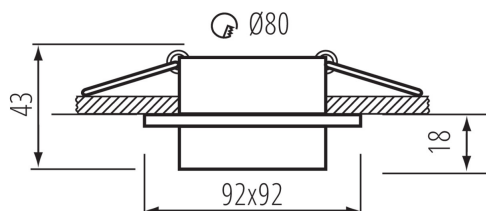

## 35740 LONVI DSL W/W

Ring for spotlight fittings

5905339357403

unique  
**LIGHT**  
effect

HIGH  
quality  
finish

MO  
DE  
RN  
design

The ring of the Kanlux LONVI spotlight fitting is available in two versions - round and square. The acrylic, shining ring of this luminaire is an additional decorative effect. Simple but interesting design makes it fit perfectly into many types of interiors. The white, neutral color of this ring gives us even more possibilities in its use. It works well in the bedroom and in the living room.

### PRODUCT PARAMETERS:

**Colour:** white

**Place of assembly:** Recessed mount in the ceiling

**Place of application:** Indoors

**Minimum distance from the illuminated object:** 0,5m

**Decorative ring without a ceramic frame:** yes

**The product is not suitable to be covered with a heat-insulating material:** yes

**Light source included:** no

**Length [mm]:** 92

**Width [mm]:** 92

**Height [mm]:** 43

**Assembly hole [mm]:** Ø80

**Rated voltage [V]:** 12 AC; 12 DC; 220-240 AC