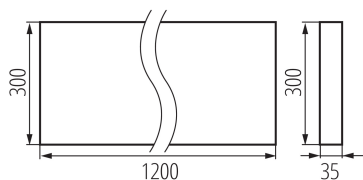

35815 OS-L5D-WW-RST-W-N3

Surface-mounted LED office fixture

5905339358158

PRODUCT PARAMETERS:

Colour: white

Place of assembly: ceiling mounted

Place of application: Indoors

Minimum distance from the illuminated object: 0,5m

Compatible with a dimmer: no

The product is not suitable to be covered with a heat-insulating material: yes

Length [mm]: 1200

Width [mm]: 300

Height [mm]: 35

Integrated LED light source: yes

Rated voltage [V]: 220-240 AC

Rated frequency [Hz]: 50

Maximum power [W]: 31W

Class of protection against electric shock: I

Lampshade material: plastic

Diode type: LED SMD

Luminous flux of the light fitting [lm]: 4300

Colour temperature: Warm white