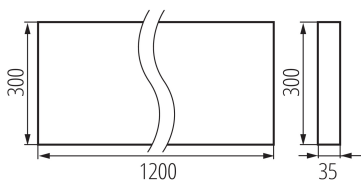

35819 OS-M5D-WW-RST-W-N3

Surface-mounted LED office fixture

5905339358196

PRODUCT PARAMETERS:

Colour: white

Place of assembly: ceiling mounted

Place of application: Indoors

Minimum distance from the illuminated object : 0,5m

Compatible with a dimmer: no

The product is not suitable to be covered with a heat-insulating material: yes

Length [mm]: 1200

Width [mm]: 300

Height [mm]: 35

Integrated LED light source : yes

Rated voltage [V]: 220-240 AC

Rated frequency [Hz]: 50

Maximum power [W]: 39W

Class of protection against electric shock : I

Lampshade material: plastic

Diode type: LED SMD

Luminous flux of the light fitting [lm]: 5400

Colour temperature: Warm white